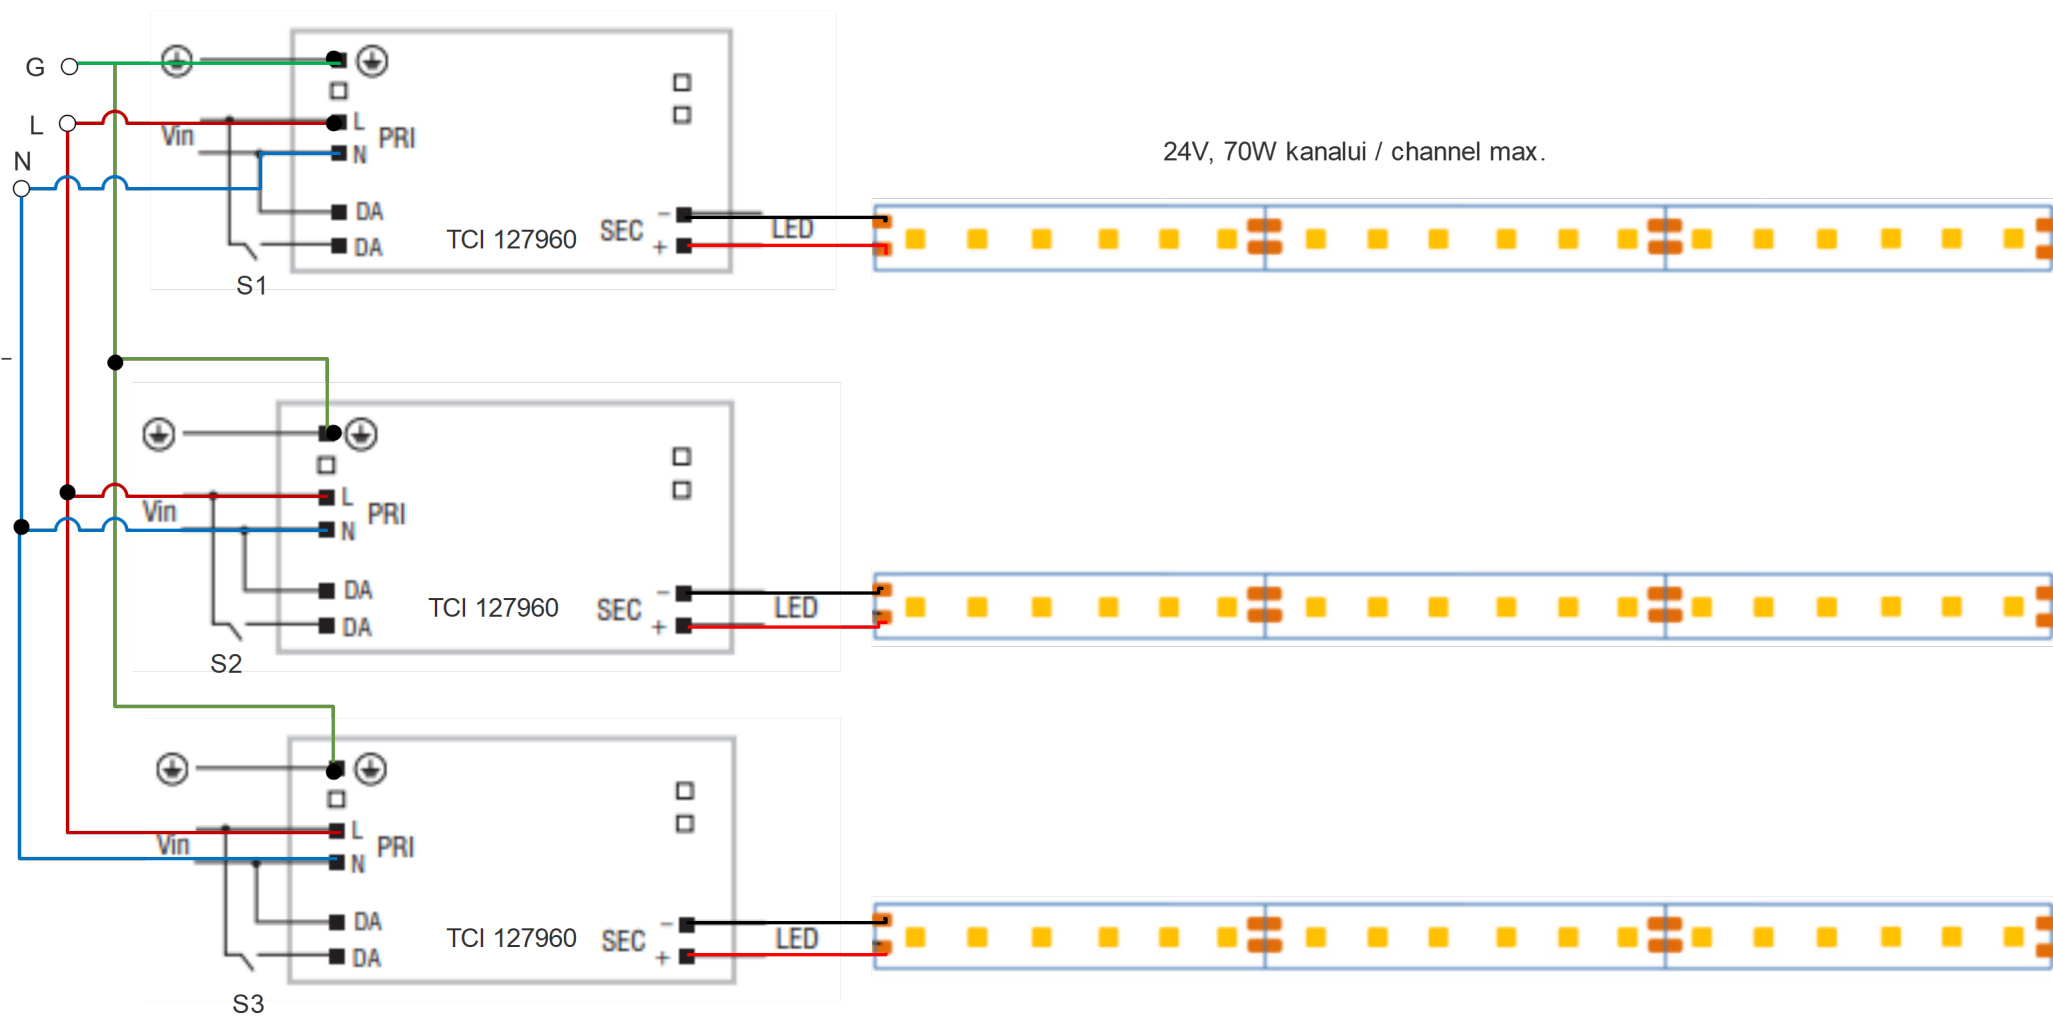

Trys atskiros zonos valdomos PUSH mygtukais be fiksavimo, vienu mygtuku galima valdyti be neribotą kiekį maitinimo šaltinių.  
Three separate zones are controlled by PUSH buttons without fixation, one button can be operated without an unlimited number of power supplies.

TCI 127960,  
70W, 24V

Terminal Pin No. Assignment

Pin No.	Assignment	Pin No.	Assignment
1	DA-	3	AC/L
2	DA+	4	AC/N