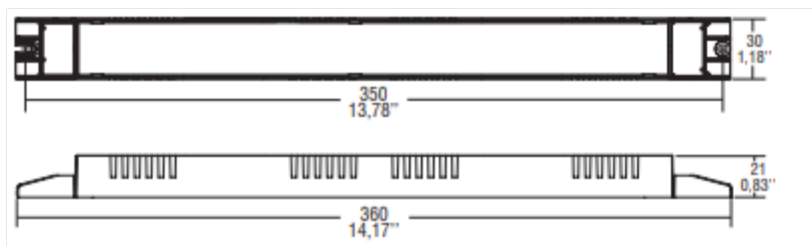

Trys atskiros zonos valdomos PUSH mygtukais be fiksavimo, vienu mygtuku galima valdyti be neribotą kiekį maitinimo šaltinių.  
Three separate zones are controlled by PUSH buttons without fixation, one button can be operated without an unlimited number of power supplies.

TCI 127960,  
70W, 24V

Terminal Pin No. Assignment

Pin No.	Assignment	Pin No.	Assignment
1	DA-	3	AC/L
2	DA+	4	AC/N