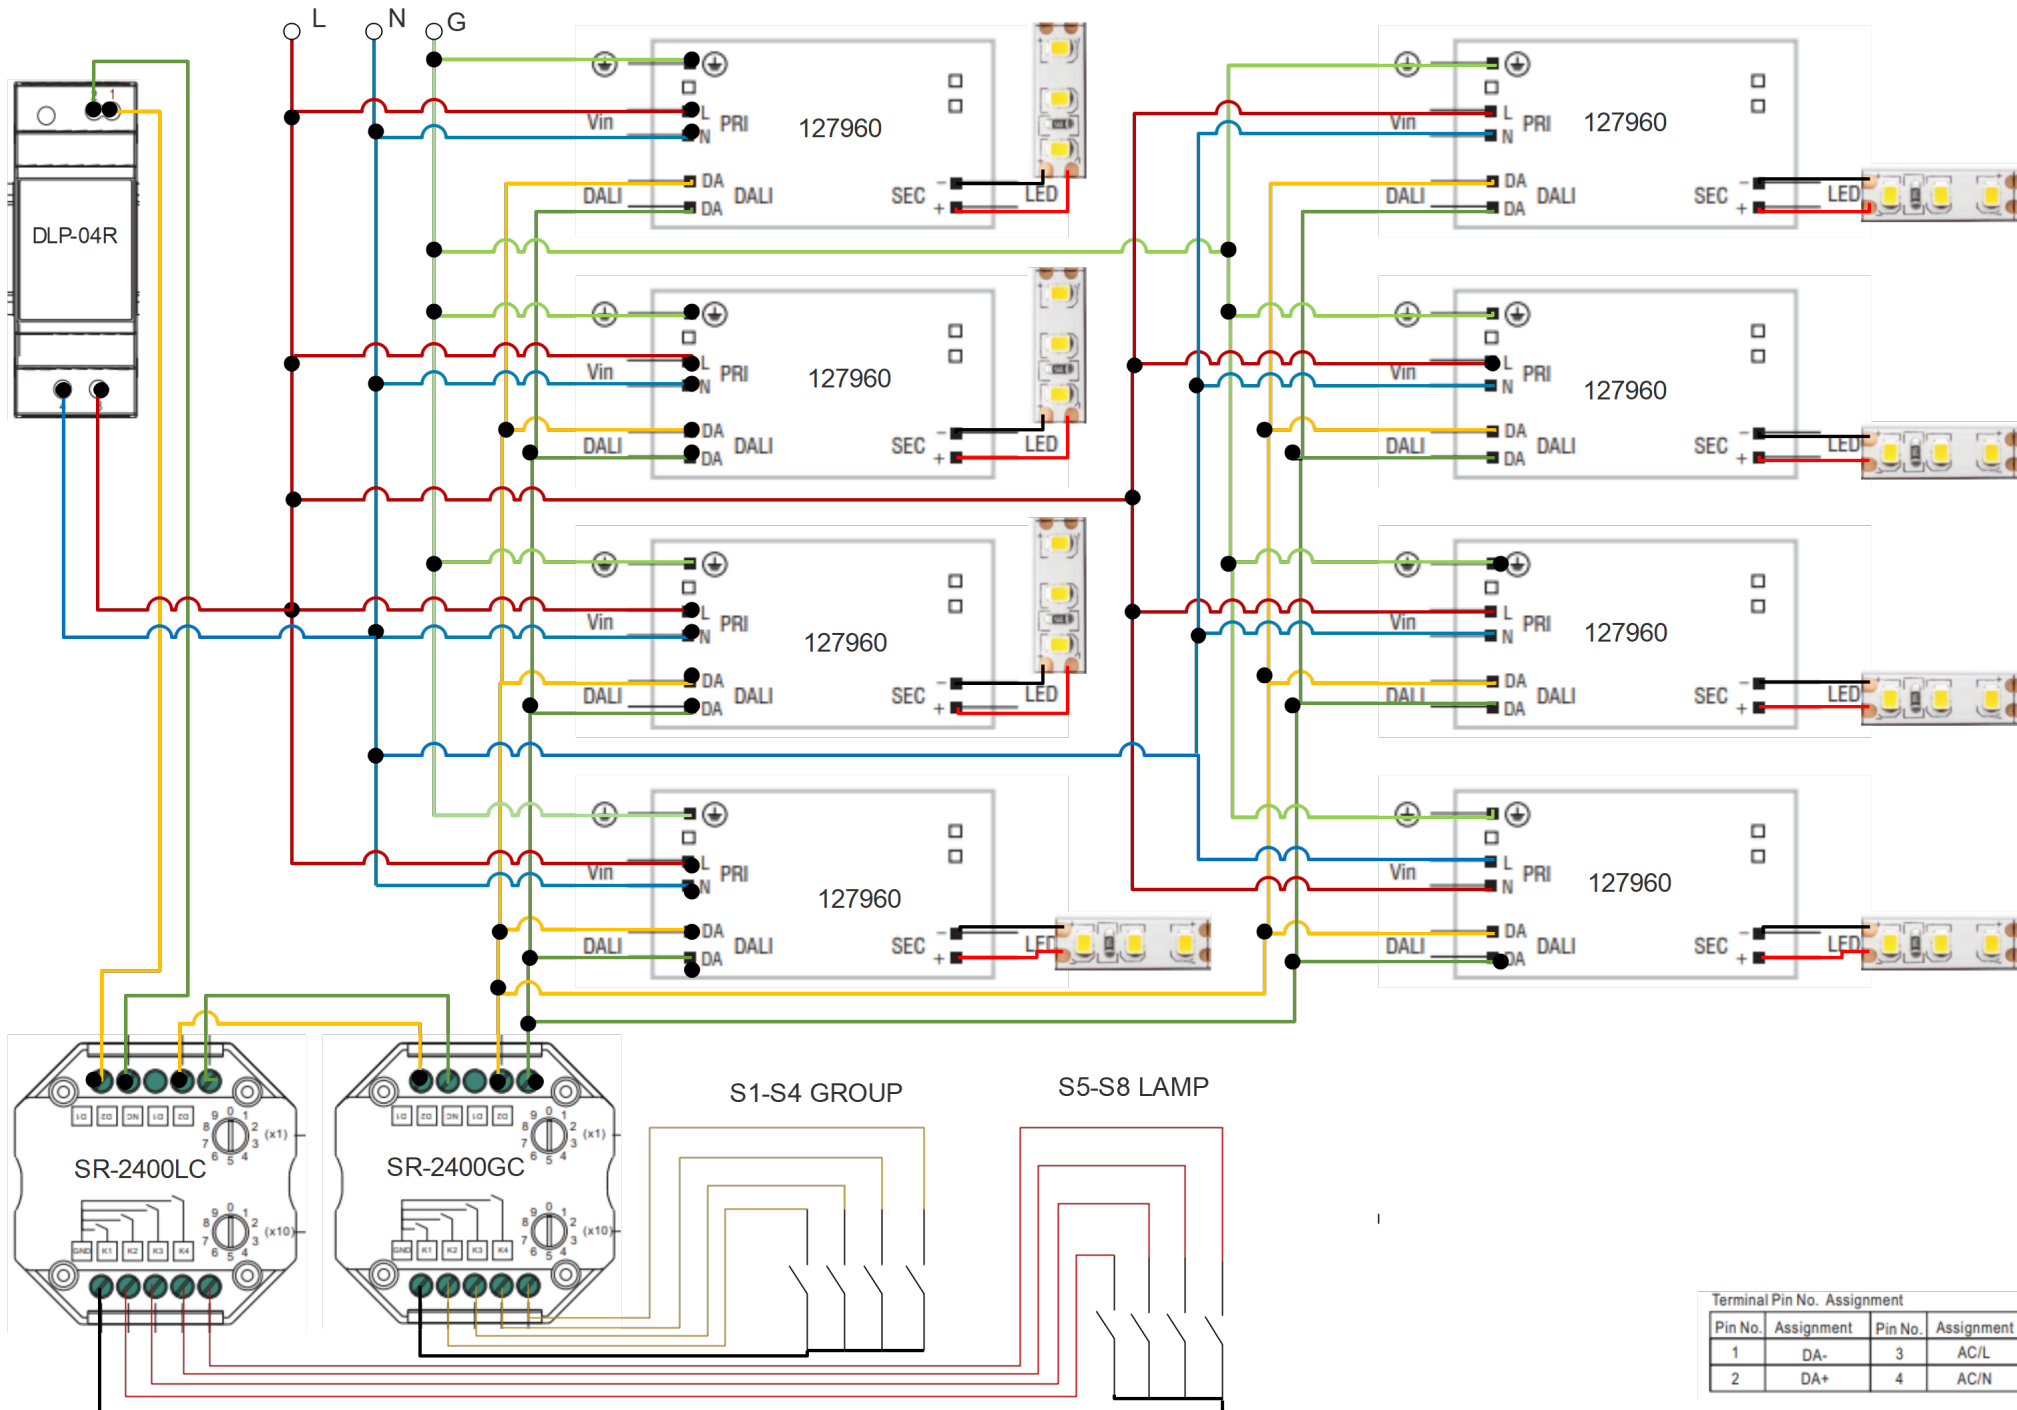

Trys atskiros zonos valdomos PUSH mygtukais be fiksavimo, vienu mygtuku galima valdyti be neribotą kiekį maitinimo šaltinių.  
Three separate zones are controlled by PUSH buttons without fixation, one button can be operated without an unlimited number of power supplies.

TCI 127960,  
70W, 24V

Terminal Pin No. Assignment

Pin No.	Assignment	Pin No.	Assignment
1	DA-	3	AC/L
2	DA+	4	AC/N