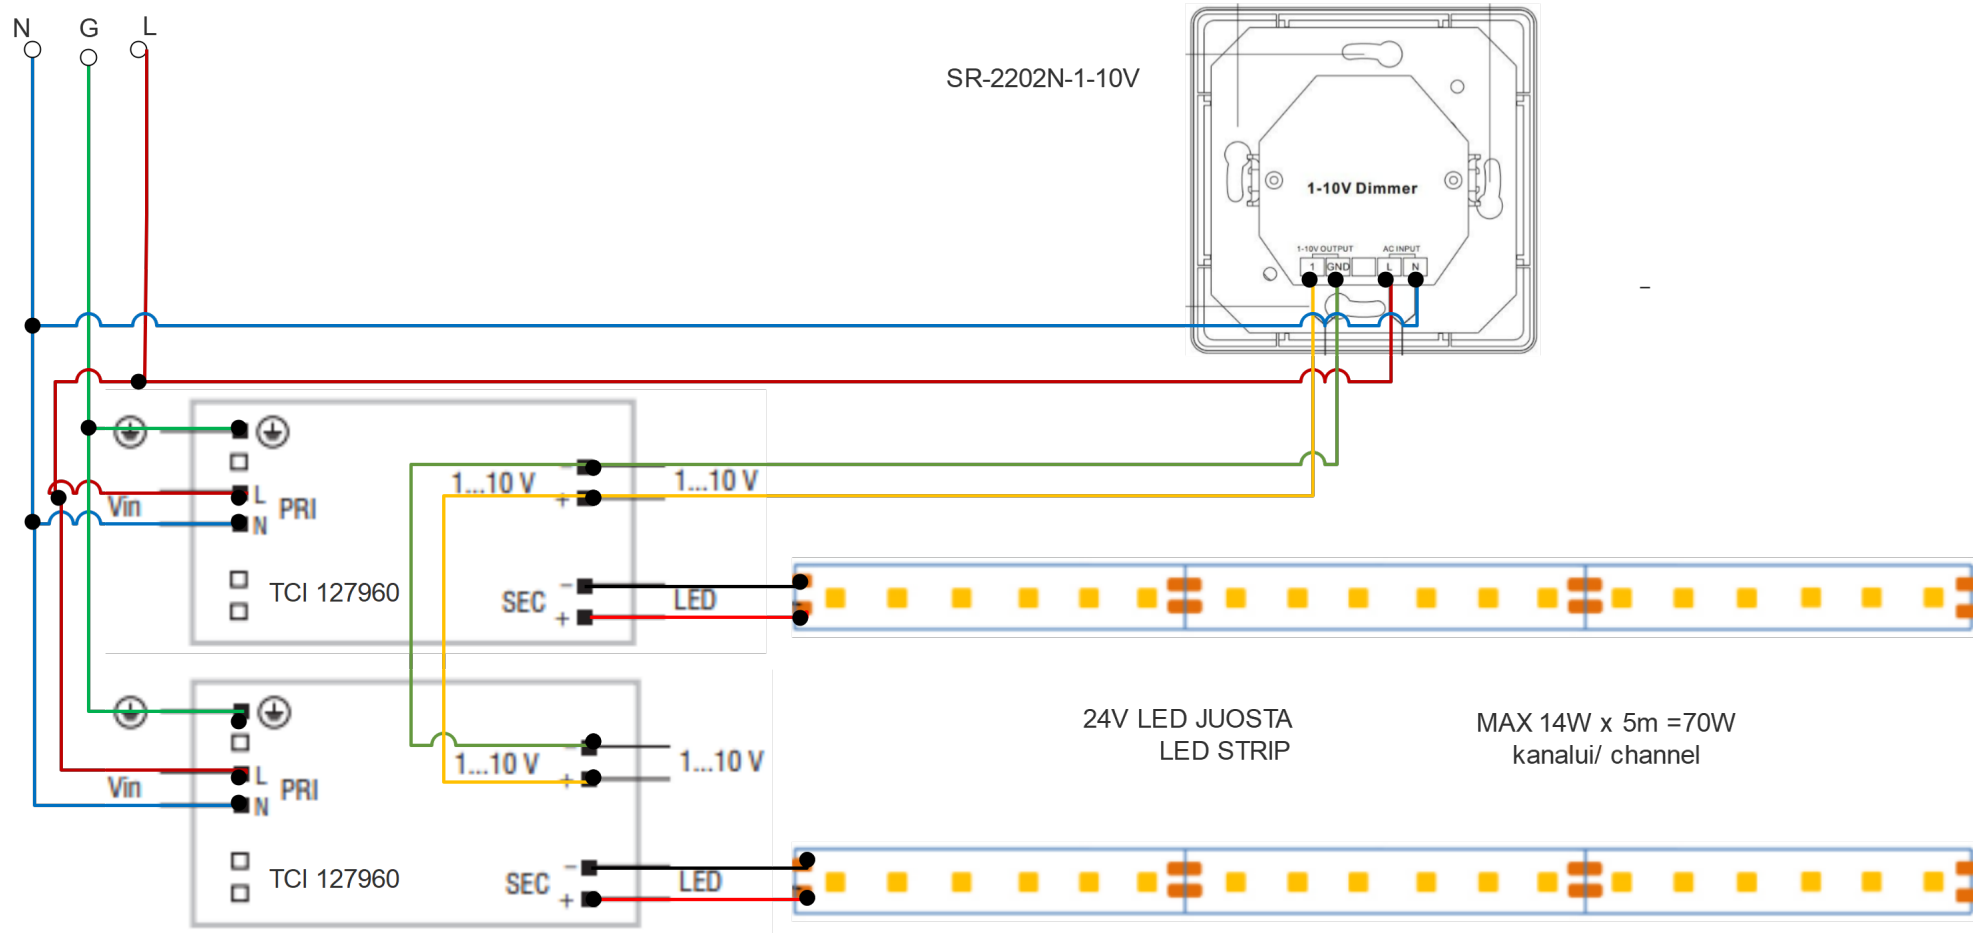

Trys atskiros zonos valdomos PUSH mygtukais be fiksavimo, vienu mygtuku galima valdyti be neribotą kiekį maitinimo šaltinių.  
Three separate zones are controlled by PUSH buttons without fixation, one button can be operated without an unlimited number of power supplies.

TCI 127960,  
70W, 24V

Terminal Pin No. Assignment

Pin No.	Assignment	Pin No.	Assignment
1	DA-	3	AC/L
2	DA+	4	AC/N