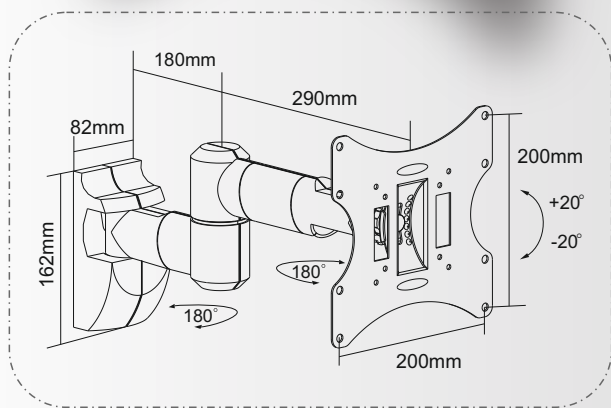

Standard Series

CLASSIC LED, 3D LED, LCD TV WALL MOUNTS

● **UCH0043A**

○ **UCH0043S**

1. Decorative plastic covers with steel arm inside present elegant look from all angles
2. Integrated cable management keeps cables organized and protected
3. Flexible VESA plate enables tilting 20° up and down

Dimensions: 38.5x38.5x26.5cm
G.W/N.W: 12/11KG

75x75, 100x100, 200x100, 200x200