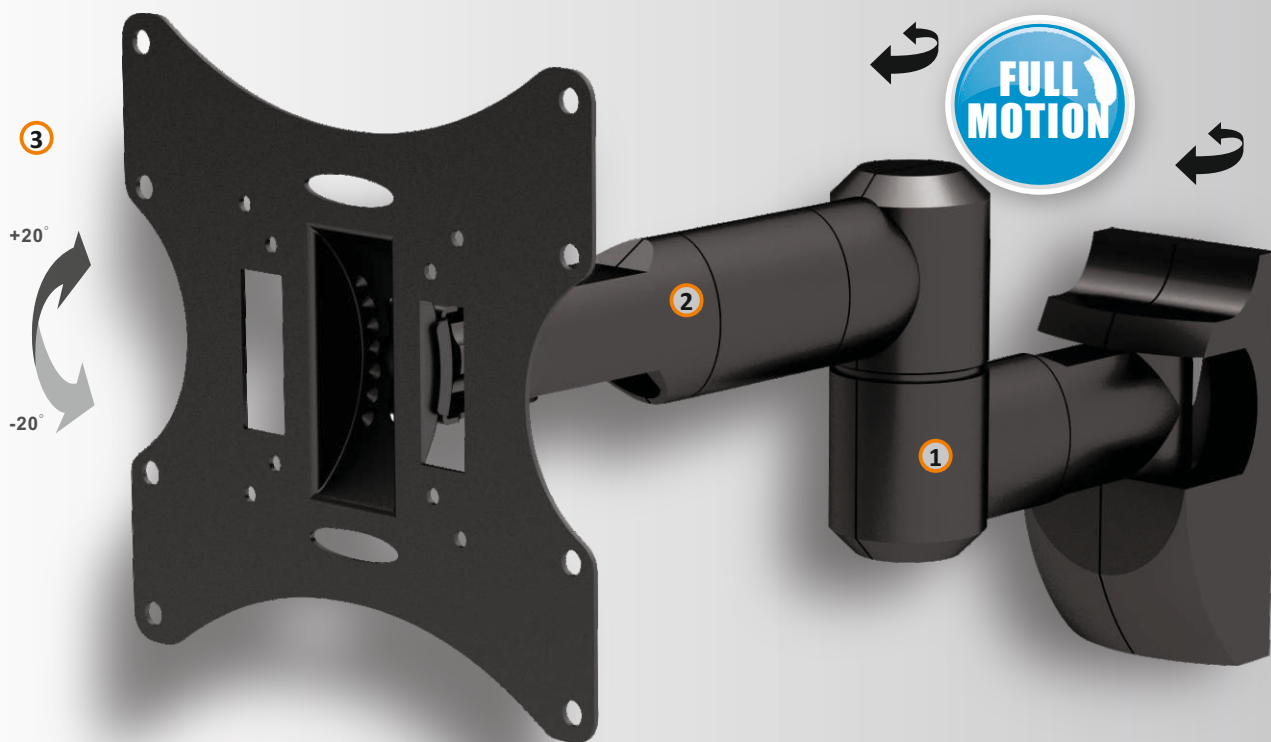

Standard Series

CLASSIC LED, 3D LED, LCD TV WALL MOUNTS

● **UCH0043A**

○ **UCH0043S**

1. Decorative plastic covers with steel arm inside present elegant look from all angles
2. Integrated cable management keeps cables organized and protected
3. Flexible VESA plate enables tilting 20° up and down

Dimensions: 38.5x38.5x26.5cm
G.W/N.W: 12/11KG

75x75, 100x100, 200x100, 200x200