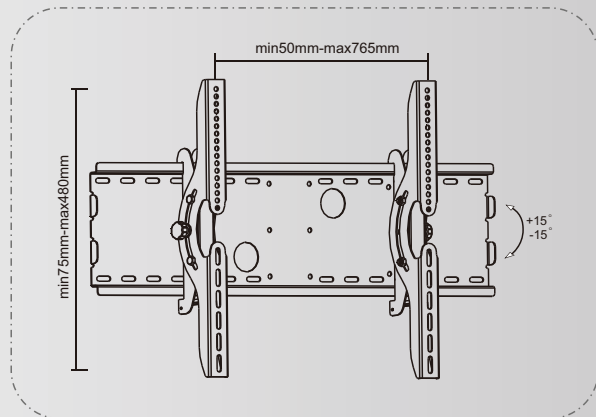

LED, 3D LED, LCD, PLASMA FLAT PANEL TV MOUNTS

Features:

- ① Heavy-duty steel construction securely supports TVs
- ② Adjusting knob for -15°-+15° tilt
- ③ Cable holes included for routing cables

● UCH0020A

○ UCH0020S

Dimensions: 86.5x25.5x27cm
G.W/N.W: 20/18KG

Max.VESA 600x400