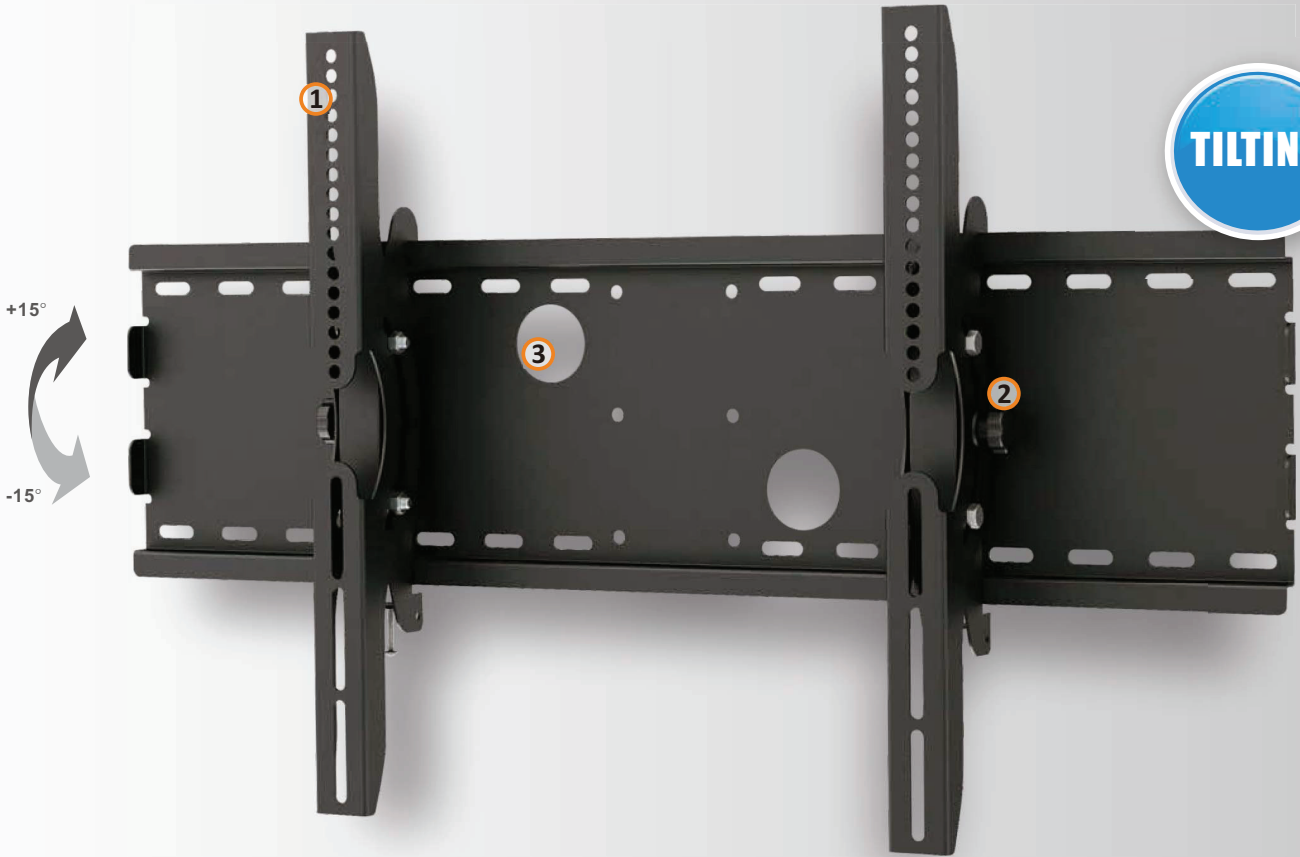

LED, 3D LED, LCD, PLASMA FLAT PANEL TV MOUNTS

Features:

- ① Heavy-duty steel construction securely supports TVs
- ② Adjusting knob for -15°-+15° tilt
- ③ Cable holes included for routing cables

● UCH0020A

○ UCH0020S

Dimensions: 86.5x25.5x27cm
G.W/N.W: 20/18KG

Max.VESA 600x400