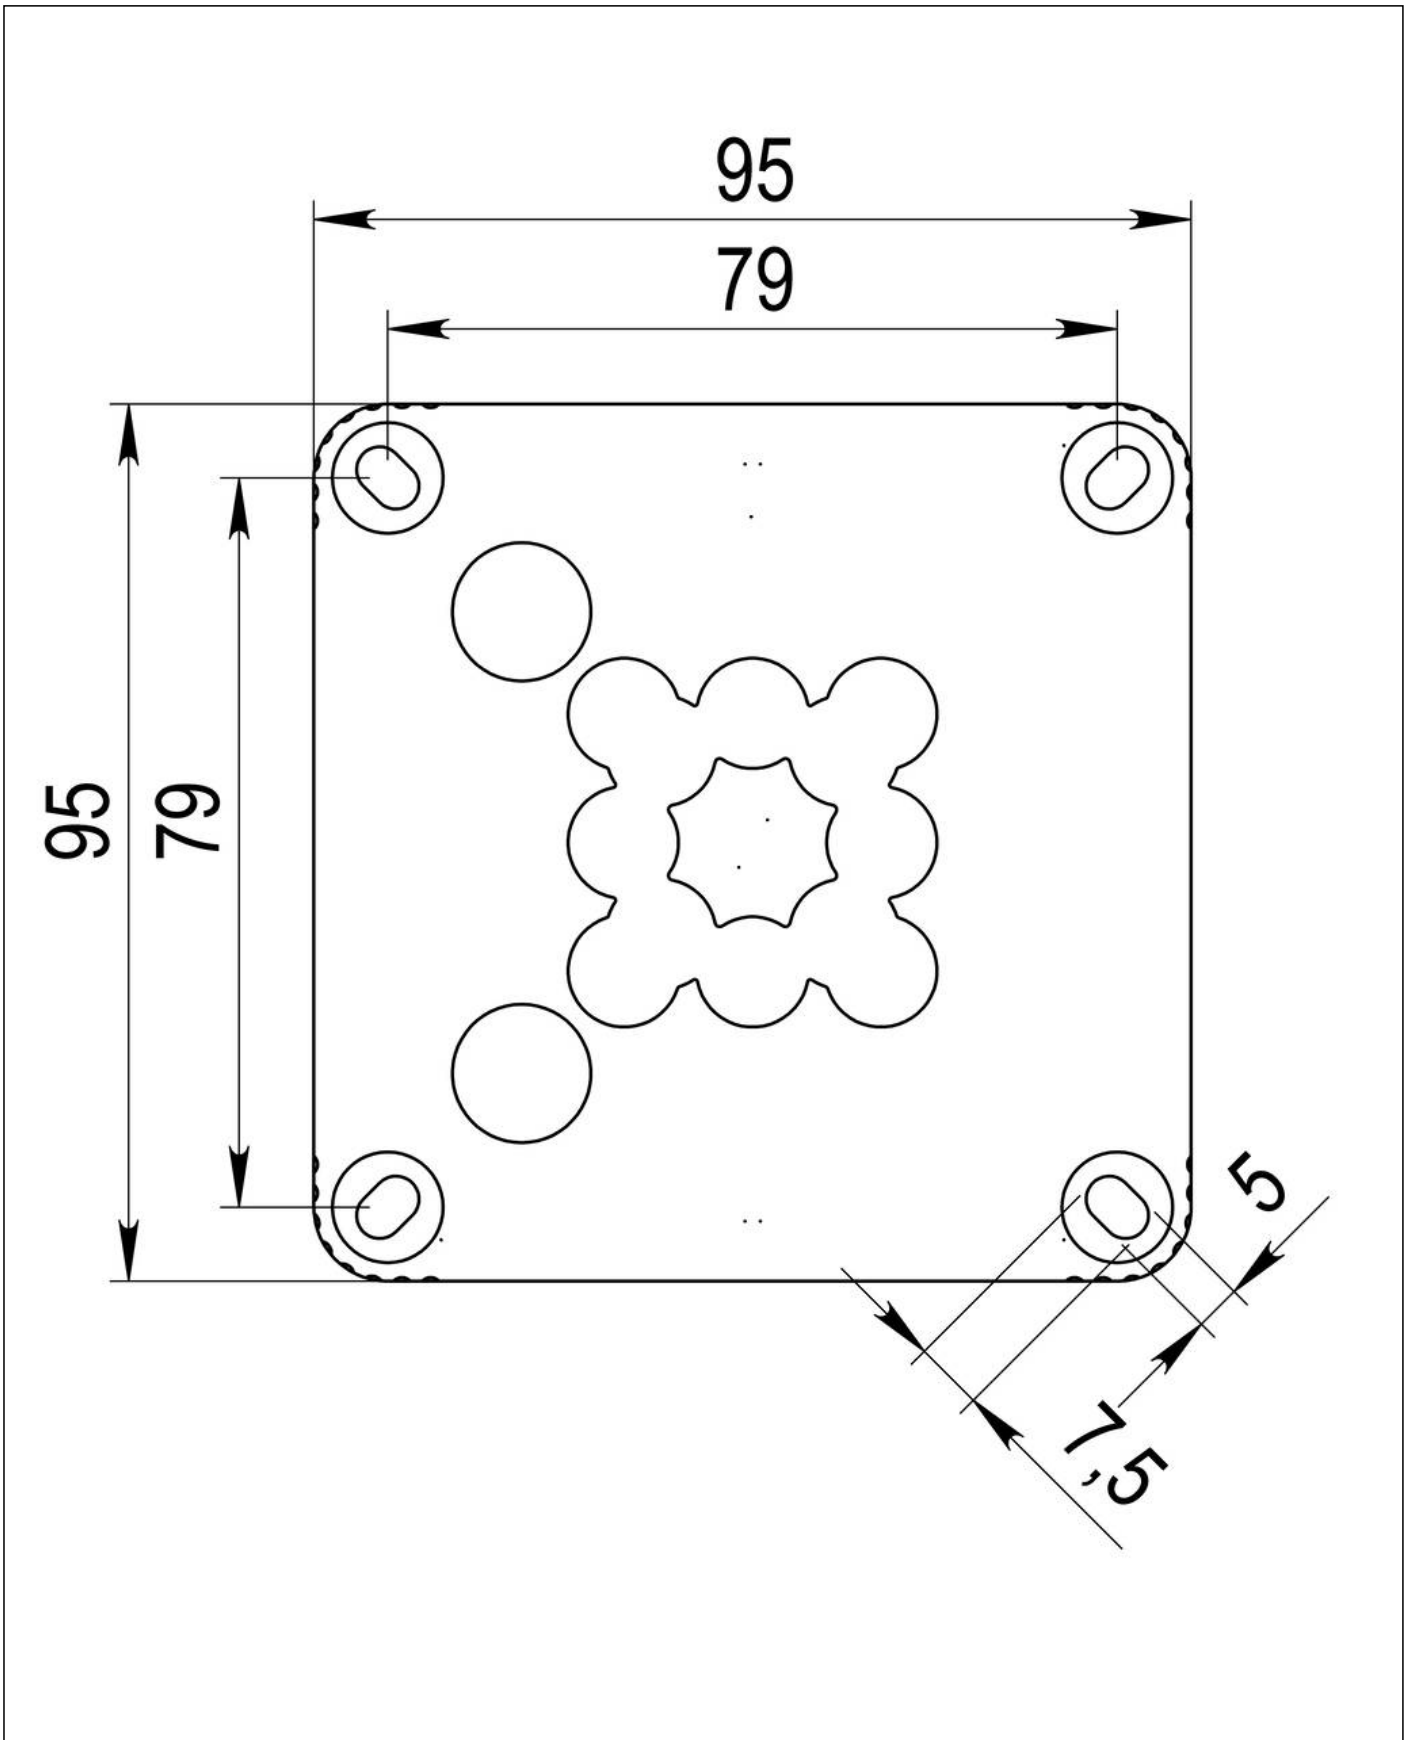

Your Contact:

WISKA Hoppmann GmbH

Kisdorfer Weg 28 · 24568 Kaltenkirchen · Germany

☎ +49-4191-508-0 · 📠 +49-4191-508-209

contact@wiska.de · www.wiska.com