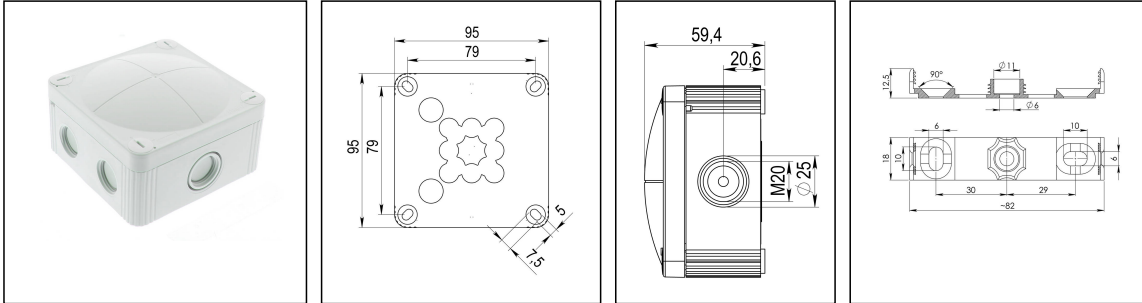

COMBI® 407 LG

Junction box 95x95x60mm, polypropylene, RAL 7035

Products may differ in size, colour and appearance to those shown. If you require further information or customisation, please contact us directly.

Material	Polypropylene
Material sealing gasket	TPE
Temp. range min	-30 °C
Temp. range max	100 °C
Temperatures during install.	-5 °C - 60 °C
Protection class	IP66 / IP67
Glow wire test	750 °C
Voltage	690 V
Rated cross section	4 mm ²
Fixing	4 internal openings
Ø cable diameter min	3 mm
Ø cable diameter max	12 mm
External dimensions LxWxH	95 x 95 x 60mm
Type of cable gland	M 25 x 1,5, M 20 x 1,5
Using for cable gland	
Product Color	RAL 7035
WISKA-Order no.	10105595
Type	COMBI® 407 LG
Packing unit	5
ETIM-Classification	EC002600

Remarks:

IP66: using the membrane entry

IP67: using the threaded entry together with ESKV cable gland

Fixing:

Your Contact:

WISKA Hoppmann GmbH

Kisdorfer Weg 28 · 24568 Kaltenkirchen · Germany

☎ +49-4191-508-0 · 📠 +49-4191-508-209

contact@wiska.de · www.wiska.com

With mounting clip or 4 internal openings outside of the sealing area

Equipment:

- 6x M20 threaded membrane entries and 1 middle M20 threaded membrane entry with knockout to M25
- 2 membrane cable entries through rear
- 4 captive cover screws
- including mounting clip