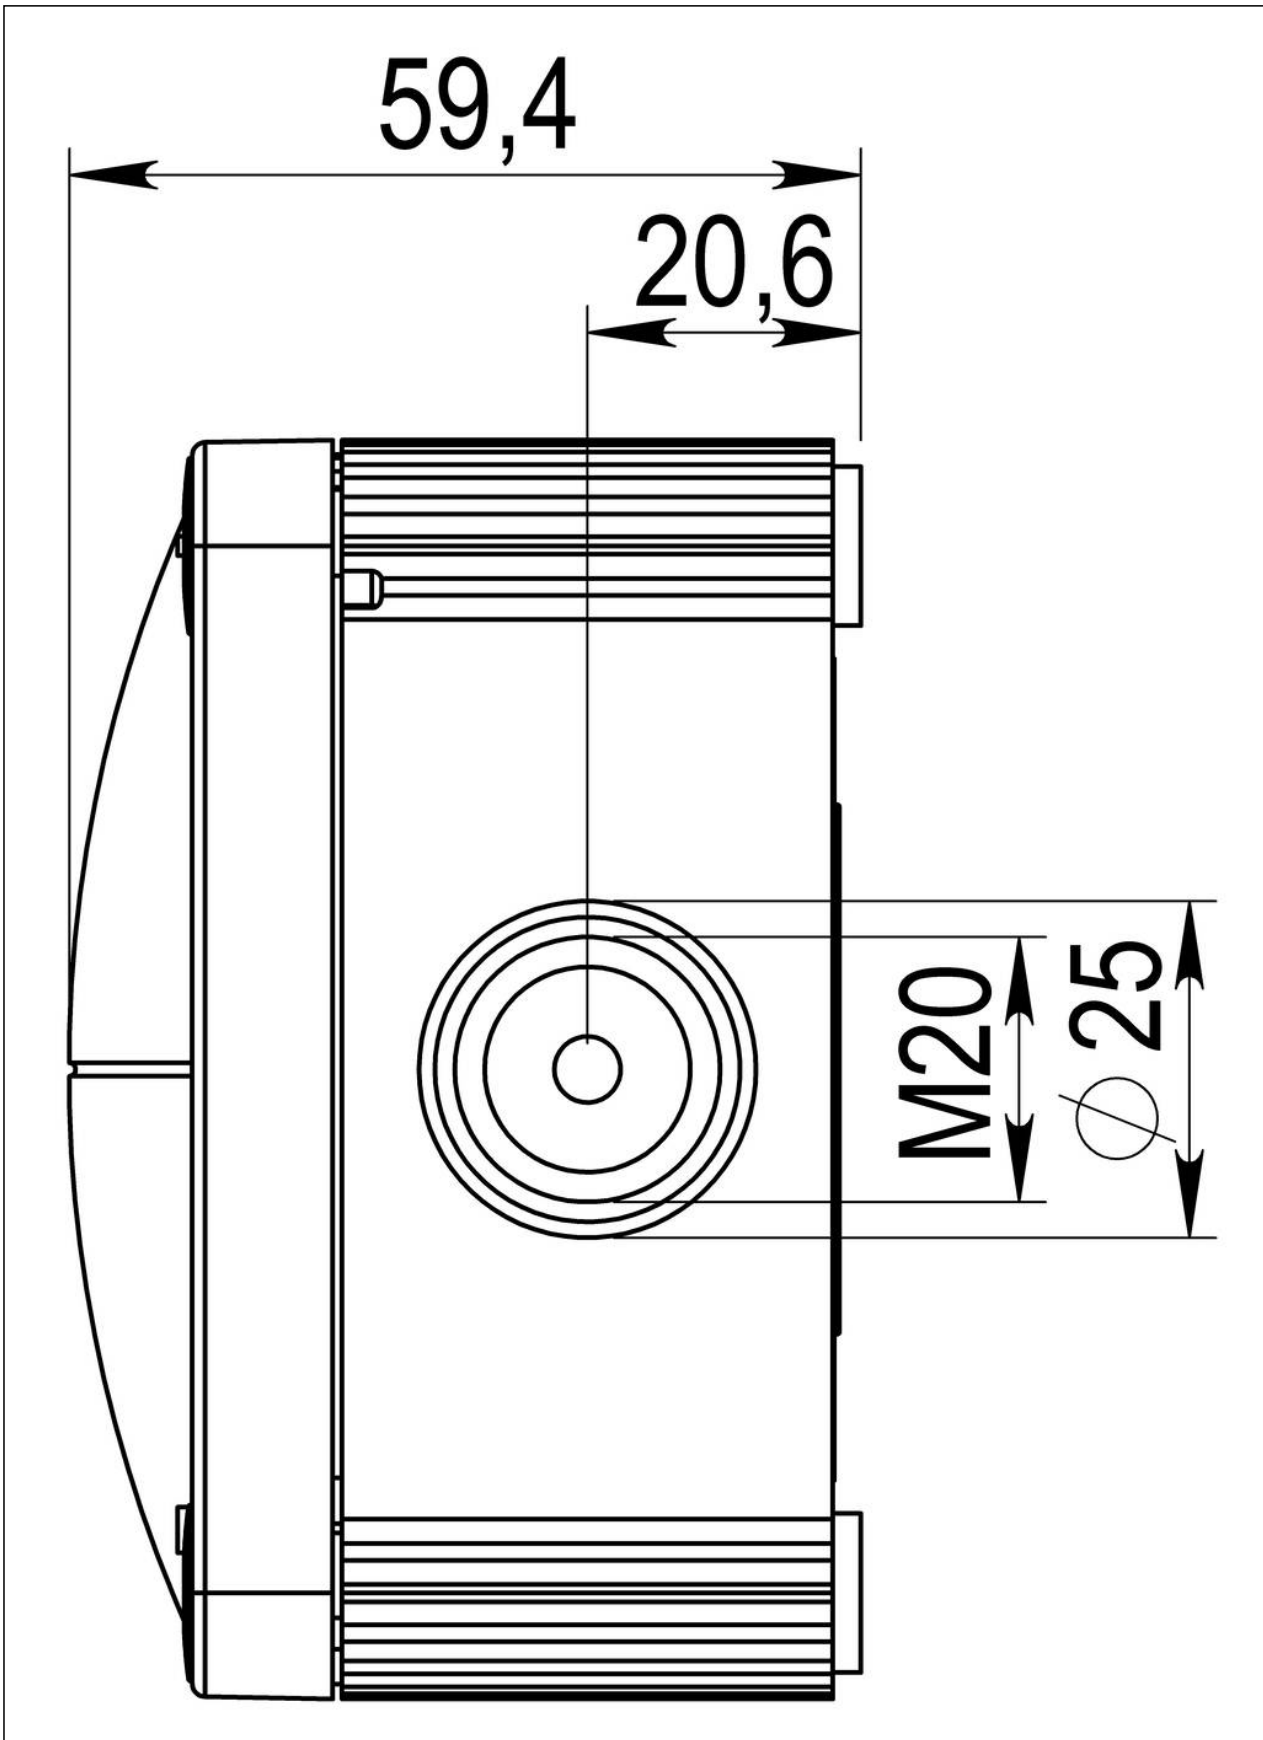

Your Contact:

WISKA Hoppmann GmbH

Kisdorfer Weg 28 · 24568 Kaltenkirchen · Germany

☎ +49-4191-508-0 · 📠 +49-4191-508-209

contact@wiska.de · www.wiska.com