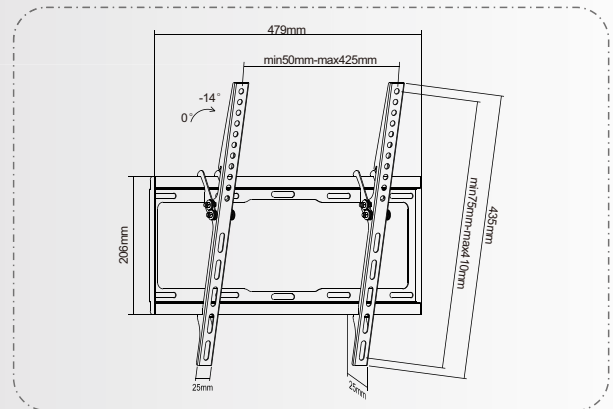

# Extremely Economy Fixed Tilt TV Wall Mount

## Features:

- ① Super Slim design sits just 25 mm from wall to complement the sleek look of ultra-thin TVs
- ② Tool-less tilt-allows effortless TV angle adjustments with the touch of a finger

**UCH0154**

**10pcs**  
**Carton**  
 Dimensions: 500x230x320cm  
 G.W/N.W: 15/14KG

Max.VESA 400x400