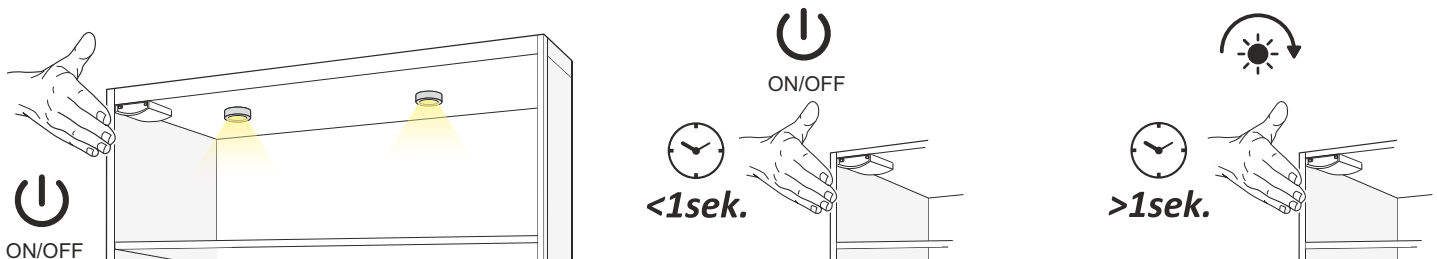

It's NEW!

DesignLight

TEO

universal, wireless switch with dimmer function

- wireless control of furniture LED lighting;
- two working modes to choose:
1. DOOR 2. MOVE;
- one switch can control two leaves at a time; in swing door systems;
- dimming and brightening functions controlled by hand*;
- battery charged via micro USB port (5V DC);
- maximum power of the set of 8A (96W/12V DC and 192W/24V DC)

*Available only in MOVE mode

DOOR mode (for doors and furniture fronts):

Check out the video about the universal, TEO wireless switch

CLICK

SCAN

MOVE mode with dimmer function:

It's NEW!

DesignLight