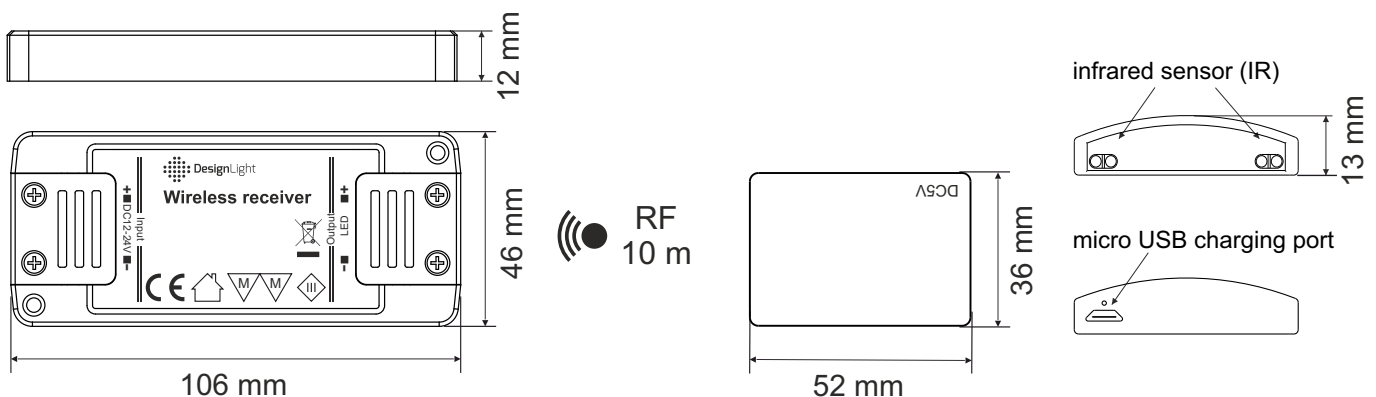

It's NEW!

DesignLight

TEO

universal, wireless switch with dimmer function

- wireless control of furniture LED lighting;
- two working modes to choose:
1. DOOR 2. MOVE;
- one switch can control two leaves at a time; in swing door systems;
- dimming and brightening functions controlled by hand*;
- battery charged via micro USB port (5V DC);
- maximum power of the set of 8A (96W/12V DC and 192W/24V DC)

*Available only in MOVE mode

DOOR mode (for doors and furniture fronts):

Check out the video about the universal, TEO wireless switch

CLICK

SCAN

MOVE mode with dimmer function:

It's NEW!

DesignLight

TEO

universal, wireless switch with dimmer function

Description	Index	Code EAN	Contents
TEO set (driver + switch) BLACK	TEO-ZES-1P-CZ-01	5908293404459	Driver, switch, cable for battery charging
TEO switch BLACK	TEO-SENS-CZ-01	5908293404442	Switch

Technical drawing:

Technical data: