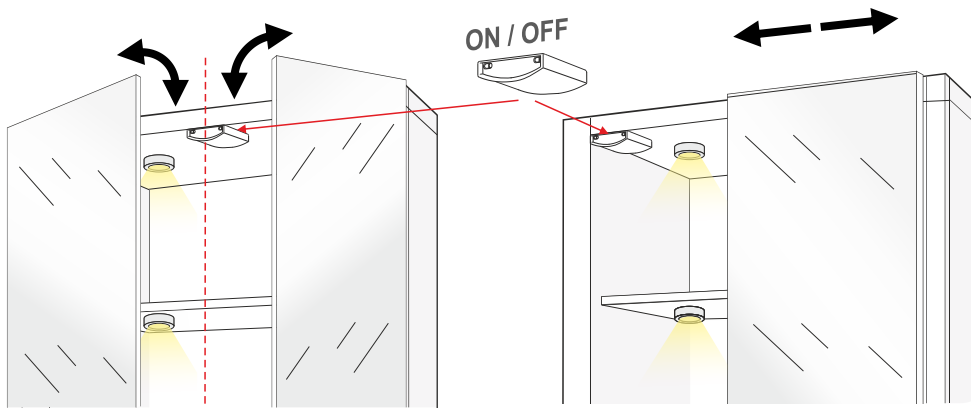

It's NEW!

DesignLight

TEO

universal, wireless switch with dimmer function

- wireless control of furniture LED lighting;
- two working modes to choose:
1. DOOR 2. MOVE;
- one switch can control two leaves at a time; in swing door systems;
- dimming and brightening functions controlled by hand*;
- battery charged via micro USB port (5V DC);
- maximum power of the set of 8A (96W/12V DC and 192W/24V DC)

*Available only in MOVE mode

DOOR mode (for doors and furniture fronts):

Check out the video about the universal, TEO wireless switch

CLICK

SCAN

MOVE mode with dimmer function:

It's NEW!

DesignLight