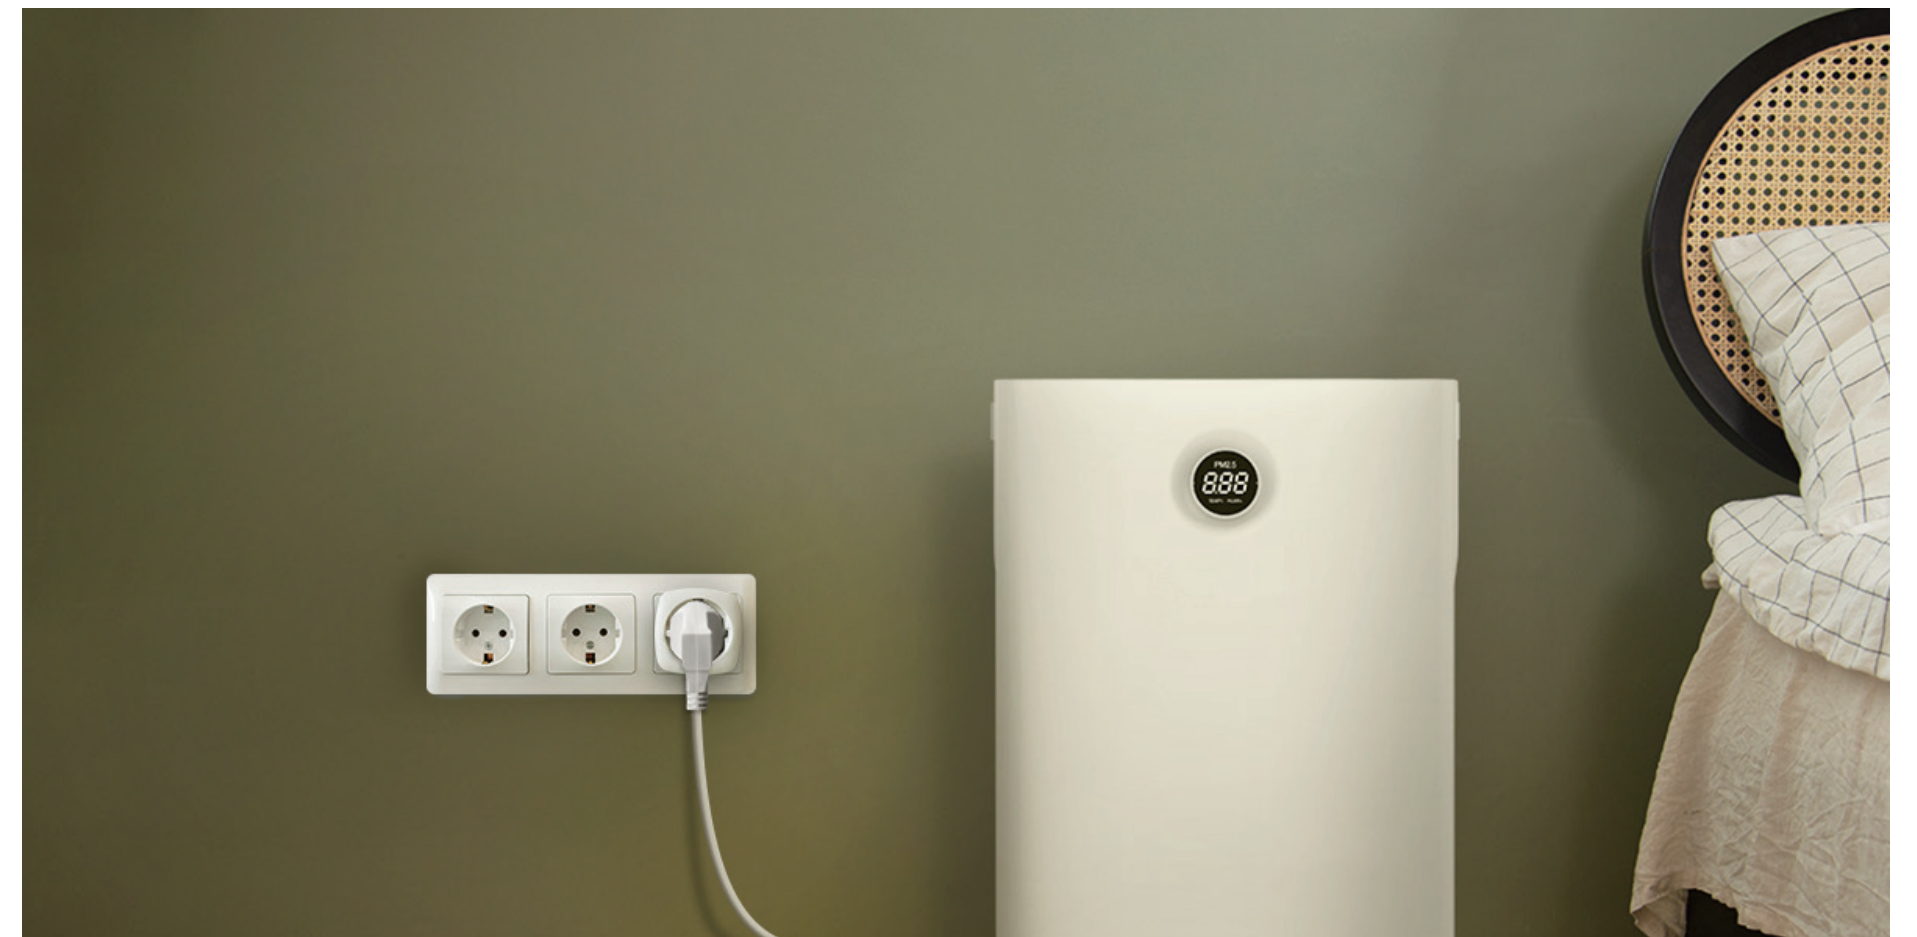

T30 Smart Plug

T30-10B-EU

Control appliances from anywhere.

This space-saving Smart Plug gives you remote control of your lights, fans, computer equipment, security cameras, and more!

Electricity
Statistics

**Hey Alexa!
Turn off the coffee machine!**

Turn indicator on or off as needed.

Do any of your devices have exceedingly bright LED lights, keeping you up at night? the T30 Smart Plug won't give you that problem! Use the EZVIZ App to turn off the indicator light for a good night's sleep.

Compact and out-of-the-way.

The T30 Smart Plug is designed to make your home smart, not complicated. Compact and lightweight, these plugs were designed so that adjacent sockets would not be blocked.

Safe to use.