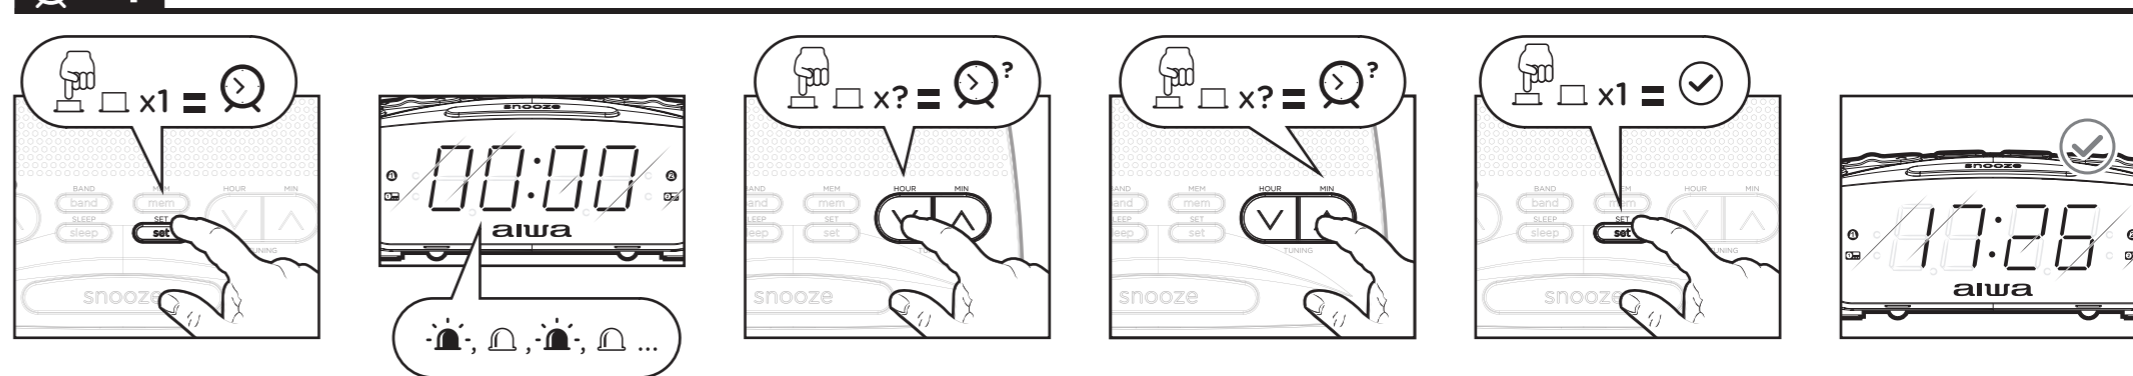

03. CONNECTION TO THE MAINS

04. SETTING THE TIME * CONFIRM EACH TIME SELECTION (HOURS, MINUTES) BY PRESSING SET.

05. BASIC FM RADIO MODE CONTROLS TURN THE RADIO ON | CHANGE RADIO BAND | MANUAL TUNING | AUTO TUNING | TURN THE RADIO OFF