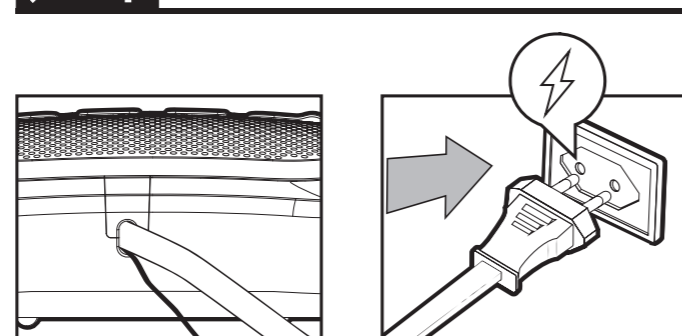

03. CONNECTION TO THE MAINS

04. SETTING THE TIME * CONFIRM EACH TIME SELECTION (HOURS, MINUTES) BY PRESSING SET.

05. BASIC FM RADIO MODE CONTROLS TURN THE RADIO ON | CHANGE RADIO BAND | MANUAL TUNING | AUTO TUNING | TURN THE RADIO OFF