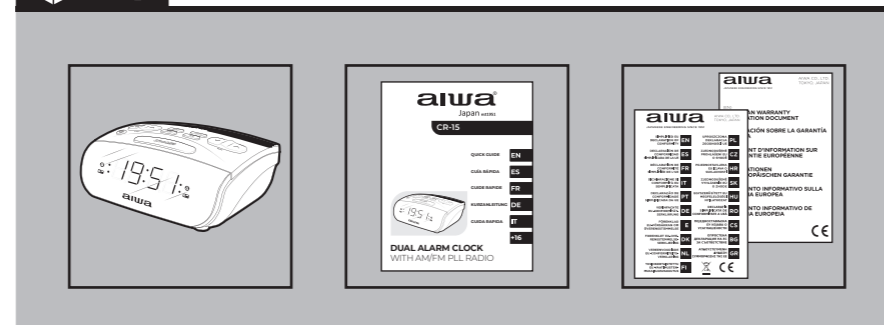

Printed in P.R.C.

ED05B0319V.1

CR-15

PLL FM RADIO

DUAL ALARM

SNOOZE FUNCTION

SLEEP TIMER

PRESET STATION

LED WHITE DISPLAY

01. WHAT'S IN THE BOX?

02. OVERALL VIEW

* THIS CLOCK RADIO HAS A BACKUP SYSTEM THAT ENSURES THE FUNCTIONING OF CLOCK AND TIMER SETTINGS DURING POWER FAILURE. BACKUP SYSTEM REQUIRES 2 ALKALINE BATTERIES TYPE LR03/AAA.