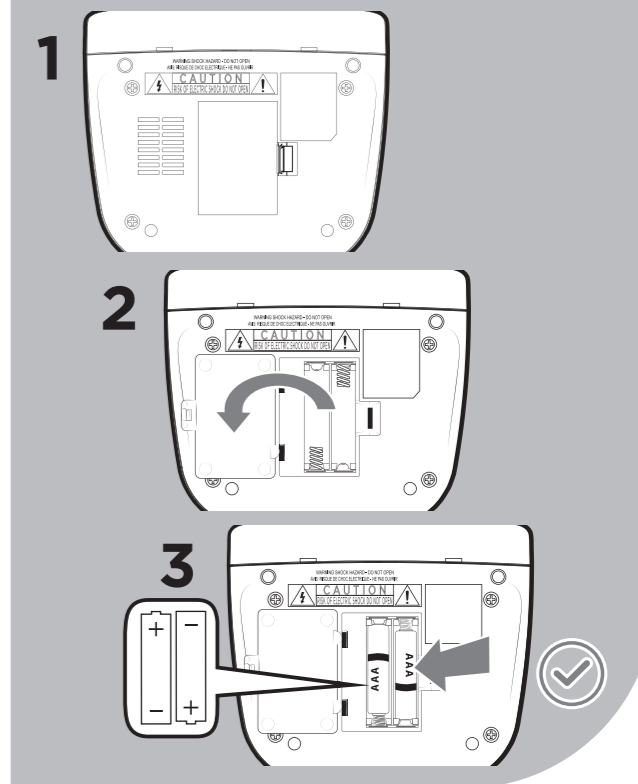

Printed in P.R.C.

ED05B0319V.1

CR-15

PLL FM RADIO

DUAL ALARM

SNOOZE FUNCTION

SLEEP TIMER

PRESET STATION

LED WHITE DISPLAY

01. WHAT'S IN THE BOX?

02. OVERALL VIEW

* THIS CLOCK RADIO HAS A BACKUP SYSTEM THAT ENSURES THE FUNCTIONING OF CLOCK AND TIMER SETTINGS DURING POWER FAILURE. BACKUP SYSTEM REQUIRES 2 ALKALINE BATTERIES TYPE LR03/AAA.