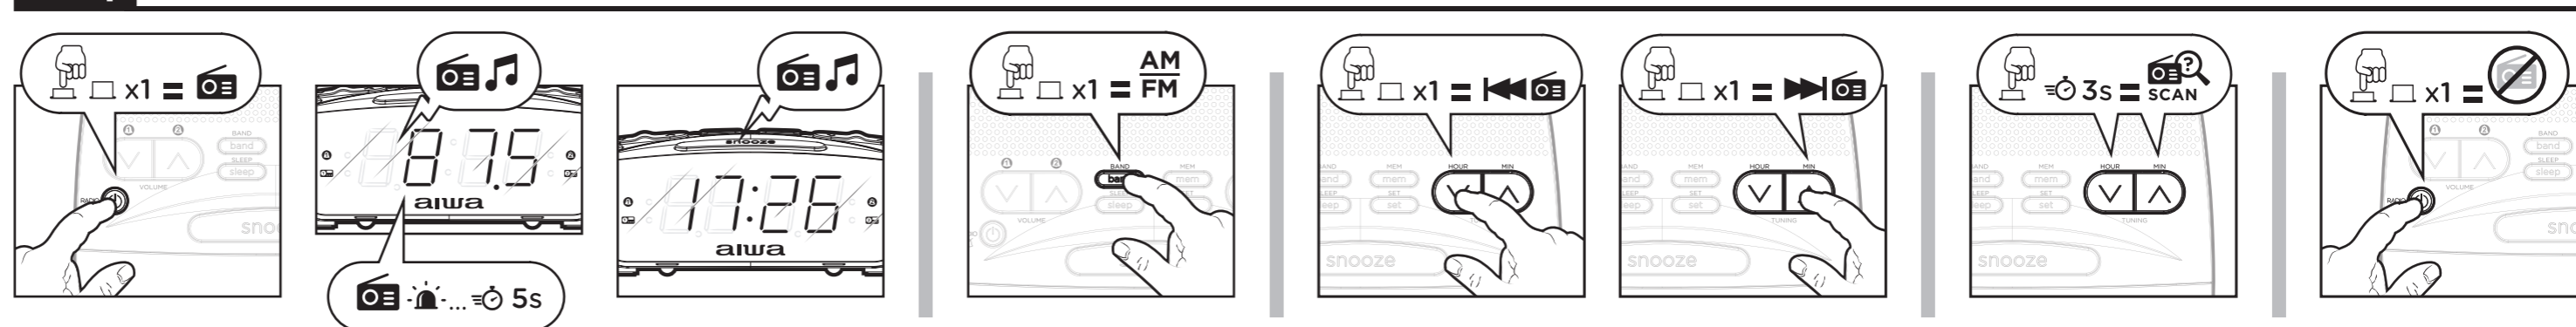

03. CONNECTION TO THE MAINS

04. SETTING THE TIME * CONFIRM EACH TIME SELECTION (HOURS, MINUTES) BY PRESSING SET.

05. BASIC FM RADIO MODE CONTROLS TURN THE RADIO ON | CHANGE RADIO BAND | MANUAL TUNING | AUTO TUNING | TURN THE RADIO OFF