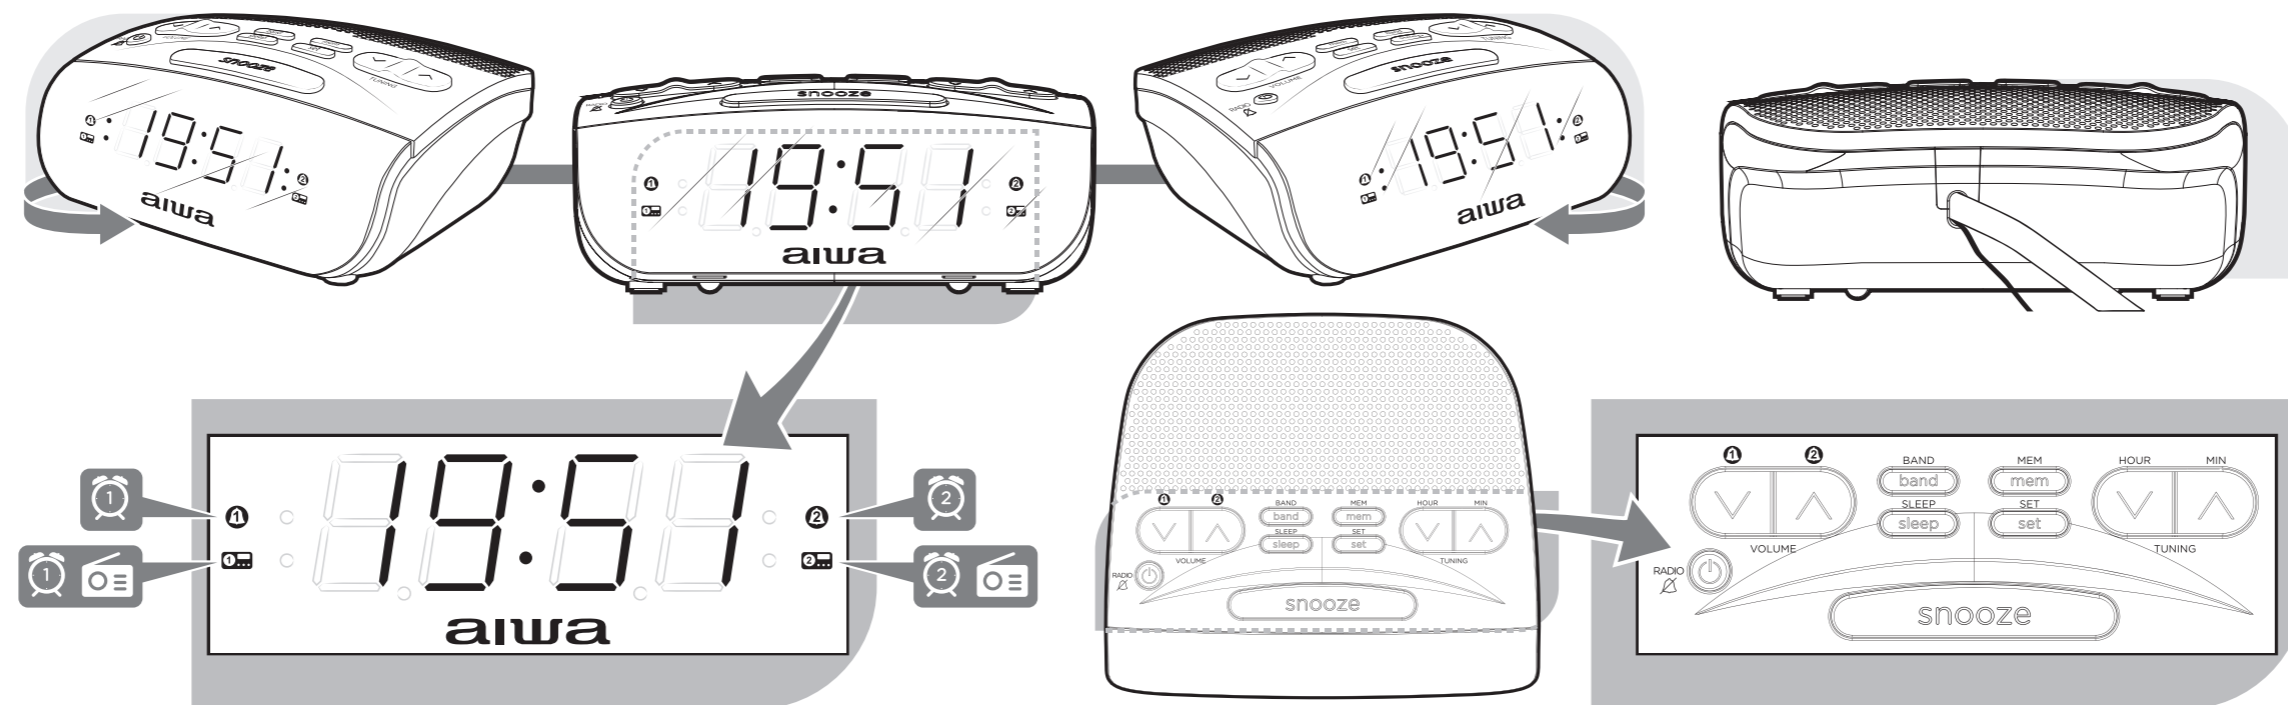

Printed in P.R.C.

ED05B0319V.1

CR-15

PLL FM RADIO

DUAL ALARM

SNOOZE FUNCTION

SLEEP TIMER

PRESET STATION

LED WHITE DISPLAY

01. WHAT'S IN THE BOX?

02. OVERALL VIEW

* THIS CLOCK RADIO HAS A BACKUP SYSTEM THAT ENSURES THE FUNCTIONING OF CLOCK AND TIMER SETTINGS DURING POWER FAILURE. BACKUP SYSTEM REQUIRES 2 ALKALINE BATTERIES TYPE LR03/AAA.

03. CONNECTION TO THE MAINS

04. SETTING THE TIME * CONFIRM EACH TIME SELECTION (HOURS, MINUTES) BY PRESSING SET.

05. BASIC FM RADIO MODE CONTROLS TURN THE RADIO ON | CHANGE RADIO BAND | MANUAL TUNING | AUTO TUNING | TURN THE RADIO OFF