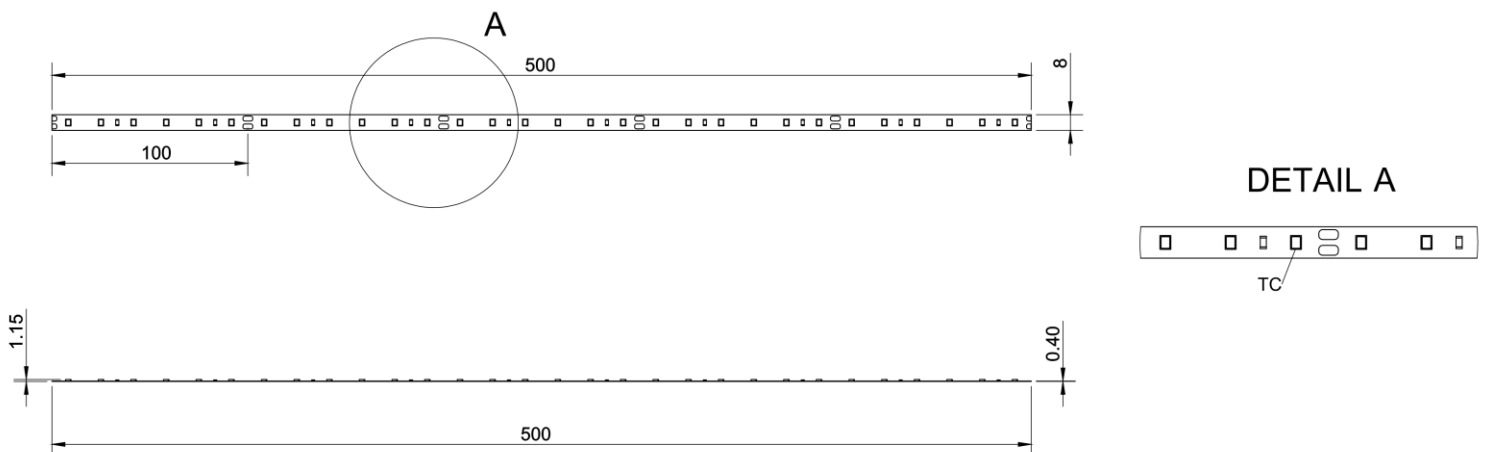

Mechanical dimensions:

UAB AKTO

Mituvos str. 4,
LT-50130 Kaunas, Lithuania.

Mobile: +370 620 34211
E-mail: info@aktoled.com
www.aktoled.com

Registration Nr.: 302788513
VAT Nr.: LT100006898714

IBAN Number: LT667300010133518592
Bank: "Swedbank" AB
SWIFT Code: HABALT22