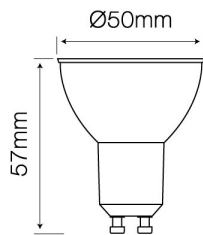

Product Code: 242250 EAN: 5901583242250

LED line® GU10 SMD 220-260V 1W 80lm 2700K

Description

Product is offered in the choice of 7 colours. Manufacturer issues a 3-year warranty for this product. High user-safety guaranteed.

Product is offered in the choice of 7 colours.

High user-safety guaranteed.

Manufacturer issues a 3-year warranty for this product.

Voltage range and voltage type

Beam angle

Material (cover)

Material (housing)

LED type

Lifespan

Number of on/off cycles

Lamp's diameter