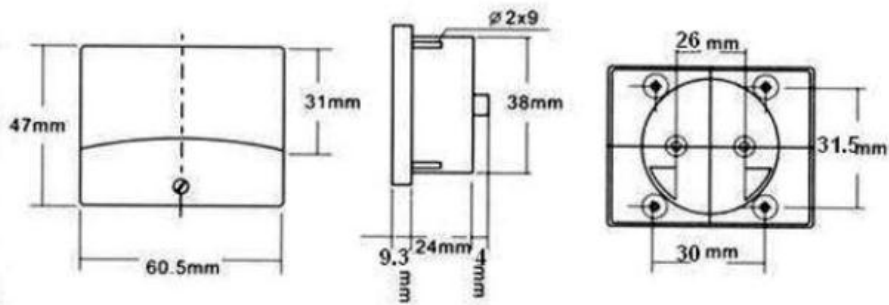

ANALOGUE CURRENT PANEL METER 100mA DC / 60 x 47mm

AIM60100

Moving coil panel meters for use in electronic instruments, switchboards, vehicles, with zero adjusting screw. Class 2.5.